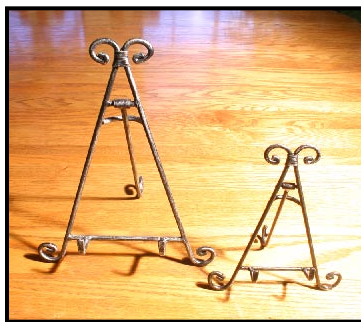

Display Easels - Iron
#30990 10" $14
#30923 7" $12

4" Etched Tiles

These elegant 4" x 4" x 1/4" thick beige tiles can be used as high quality **Coasters, paper weights** or accent pieces. These **Etched Tiles** are sold individually so they can be mixed and matched in any quantity. These tiles make memorable gifts that will be treasured forever!