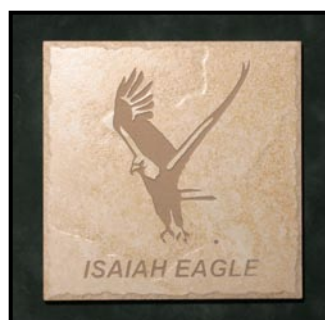

Display Easels - Iron
#30990 10" \$14
#30923 7" \$12

4" Etched Tiles

These elegant 4" x 4" x 1/4" thick beige tiles can be used as high quality **Coasters, paper weights** or accent pieces. These **Etched Tiles** are sold individually so they can be mixed and matched in any quantity. These tiles make memorable gifts that will be treasured forever!

"Lion of Judah"™
4" Etched Tile
#29054 \$14

"Christian Butterfly"®
6" Etched Tile
#31016 \$20

"Isaiah Eagle"™
6" Etched Tile
#31113 \$20

"The Coming King"®
4" Etched Tile
#29402 \$14

"Divine Servant"®
4" Etched Tile
#29267 \$14