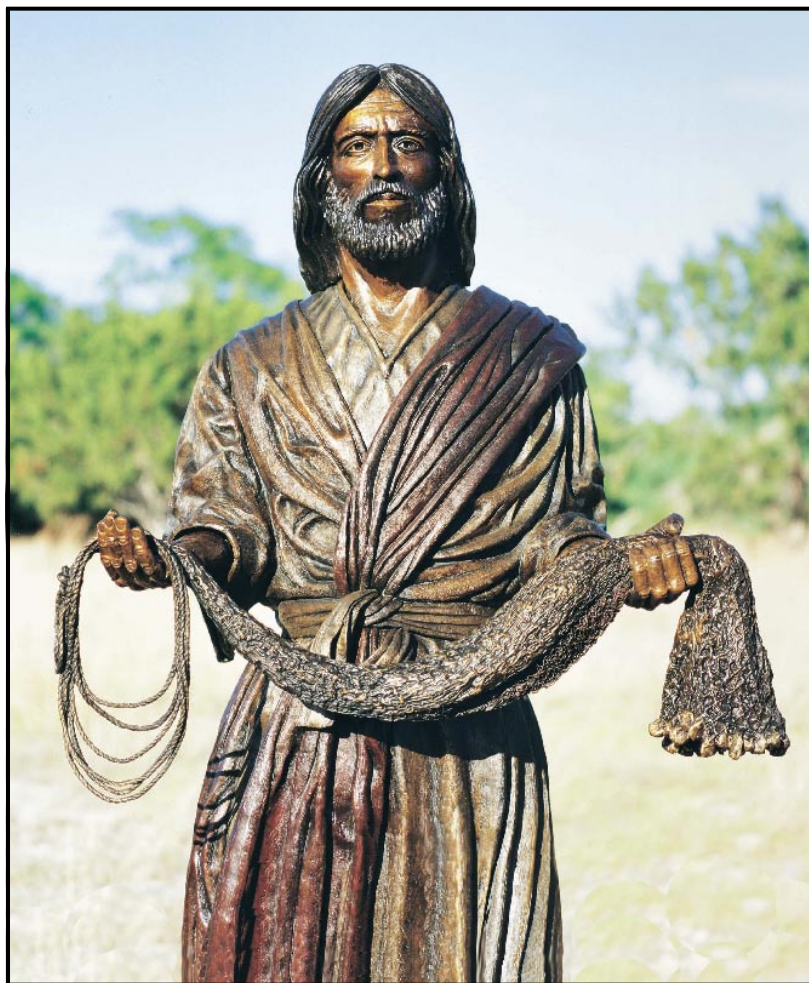

Max Greiner, Jr. Designs

P.O. Box 290552

Kerrville, TX 78029-0552

(830) 896-7919

Order Toll Free: (800) 637-9651

Office Hours: 8:30 AM - 5:00PM, Mon - Friday

Sorry! We don't have a public showroom at this time!

Email: office@maxgreinerart.com

[Click here](http://www.maxgreinerart.com) to visit the Greiner website: www.maxgreinerart.com