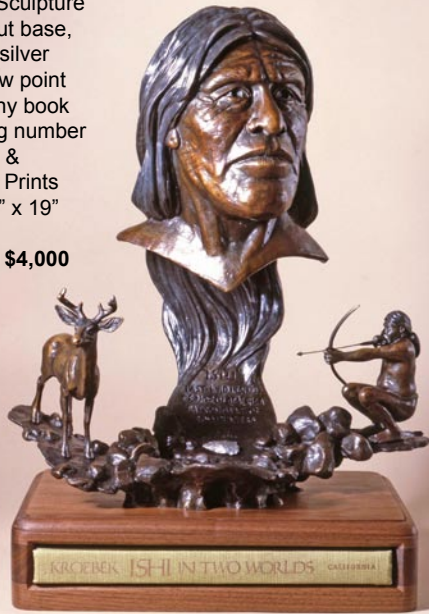

In 1989, the focus of Max's art changed from the creation to the Creator.

"Barren-Ground Caribou"

Bronze Sculpture
w/ Italian marble
& Walnut base
26" x 9" x 21 1/2", 35 lbs.
Limited Edition: 50
#00625 **\$3,000**

"Ishi"

Bronze Sculpture
w/ Walnut base,
Sterling silver
Ishi arrow point
Biography book
Matching number
Drawing &
Painting Prints
15" x 13" x 19"
33 lbs.
#00676 **\$4,000**

"Rocky Mountain Challenge/Lone Bull"