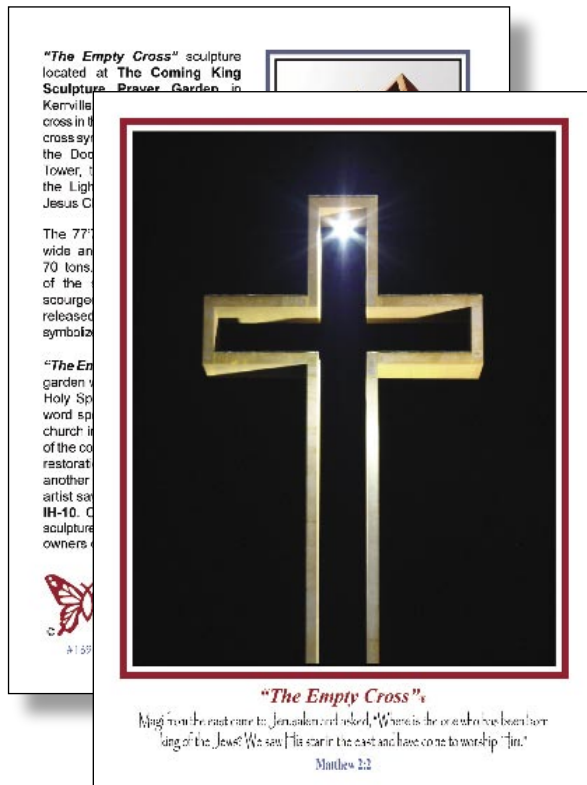

GIVE A GIFT THIS CHRISTMAS THAT TAKES THEIR BREATH AWAY!!!

CHRISTMAS SALE!!! Plus Free "Thank You" Gifts For Orders Placed By 12/21/12!!!

There is still time to receive Max's artwork before Christmas! Hundreds of different Greiner art creations are available for immediate delivery, meaningful art gifts that can be passed down through the generations! All of Max's copyrighted and trademarked designs are made of the best materials, created at the highest quality possible, using the best craftsmen available! Plus, if you buy something, the money goes to needy families... OURS!

Our prices start at only $5.00. Please visit our website to see a full selection of Greiner creations. Max's original artwork, which features Christian, nature, wildlife and archery themes, is collected in all 50 states and more than 65 countries. All Greiner Christian art includes Max's personal testimony for Jesus and the story of how the composition was inspired by the Holy Spirit.

Finally, we want to thank you for purchasing and recommending Max's artwork for the last 35 years! THANKS! God bless you and your family at this special CHRISTmas time!

Ryan Huff, Manager

"The Empty Cross"™ Christmas Note Cards
24 Cards and Envelopes in each set.
#16912 $18