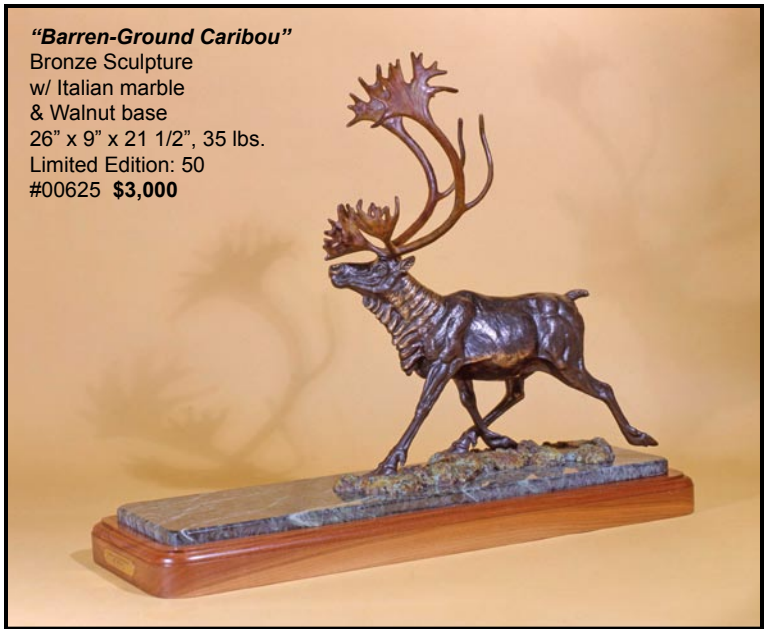

"Rocky Mountain Challenge/Lone Bull"

Wildlife and Archery Art

Max Greiner, Jr. grew up loving the "Great Outdoors" and making things with his hands. His earliest years were spent camping, hunting and fishing with his dad and family in southeast Texas. Max's first oil paintings and permanent sculptures were of animals. By the age of 17 he had earned the rank of **Eagle Scout**, attended the **XII World Jamboree**, taken his first deer with a bow, formed his first archery club, published his first article in a national hunting magazine and met his future bowhunting buddy, Sherry!

Max and Sherry started their art business in 1978. At the time, the primary focus of Max's art was nature and wildlife, which he depicted in drawings, paintings, jewelry and bronze sculpture. By the grace of God, Max's artwork sold quickly. Max's first eight annual wildlife bronze sculpture editions sold out. They doubled and tripled in value on the resale market. Max's indepth understanding of wildlife, and his ability to depict the character of the animals made his work a favorite with collectors.

In 1989, the focus of Max's art changed from the creation to the Creator.

"Barren-Ground Caribou"

Bronze Sculpture
w/ Italian marble
& Walnut base
26" x 9" x 21 1/2", 35 lbs.
Limited Edition: 50
#00625 **$3,000**