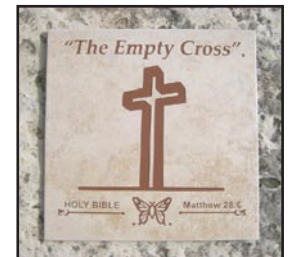

Max has combined his enduring art images and Bible scriptures to create beautiful **Art Display Tiles** (16" x 16" x 1/4"). They can be displayed on an easel or attached to a wall, floor, counter or backsplash, as an accent piece.

16" Art Display Tiles - \$100

"Divine Servant"®
#30087

"Christian Butterfly"®
#30044

"Fisher of Men"®
#30109

"The Great Commission"®
#30117

"The Coming King"®
#30125

"Man On Fire"™
#30079

"Woman On Fire"™
#30060

"Lion of Judah"™
#30052

"Isaiah Eagle"™
#30141

"The Empty Cross"™
#30133

16" Scripture Display Tiles - \$100

Bible scriptures have been sandblasted into beige 16" ceramic tiles, fulfilling the words of Jesus: "I tell you," He replied, "if they keep quiet, the stones will cry out." (Lk 19:40)