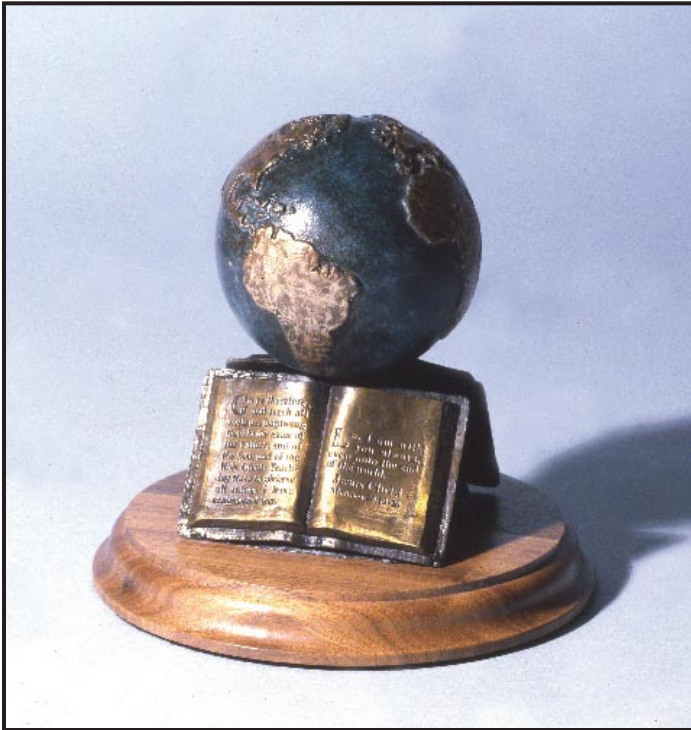

Signed & Numbered Bronze & Steel Sculptures

"The Great Commission" Bronze Sculpture
Mounted on a walnut base
(3" Globe) "Natural" Patina (Navy blue water)
6" x 6" x 6" (4 lbs.)
#01753 **$600**