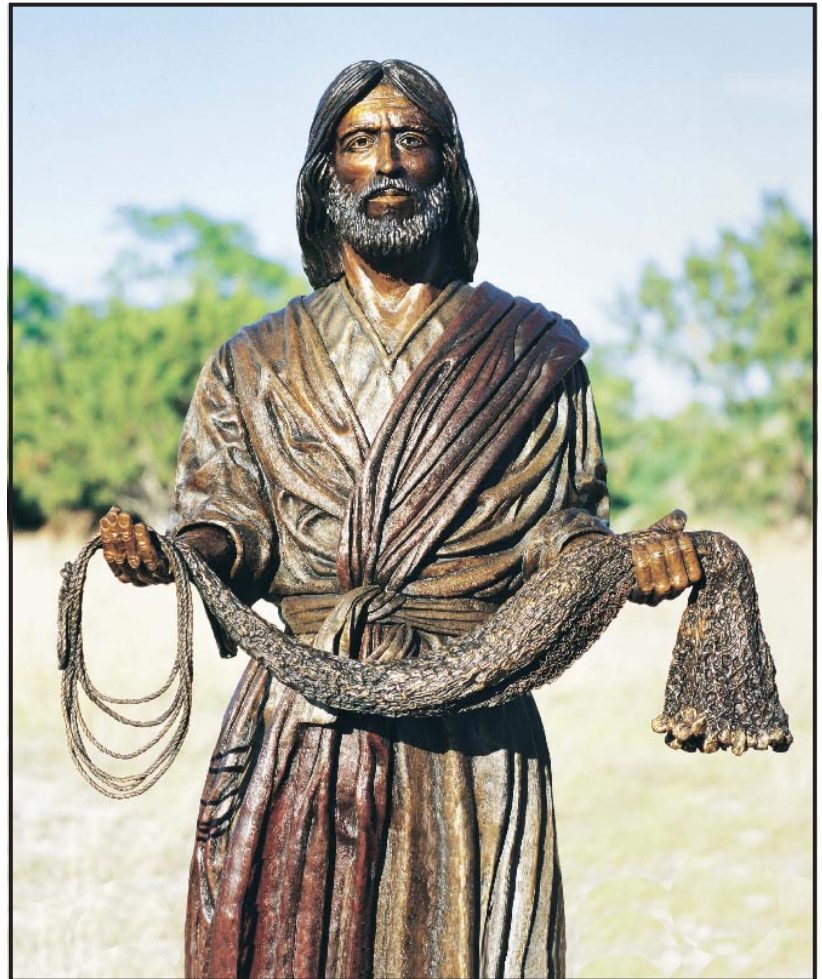

Max Greiner, Jr. Designs

P.O. Box 290552
Kerrville, TX 78029-0552

(830) 896-7919

[Click here to visit the Greiner website: www.maxgreinerart.com](http://www.maxgreinerart.com)

Order Toll Free: (800) 637-9651

Office Hours: 8:30 AM - 5:00PM, Mon - Friday
Sorry! We don't have a public showroom at this time!

Email: office@maxgreinerart.com