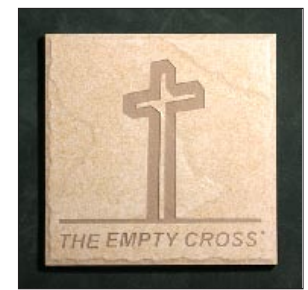

6" Etched Tiles - \$20 (Includes 100% cork backing for use as Trivets)

"Divine Servant"[®]
#31059

"Christian Butterfly"[®]
#31016

"Fisher of Men"[®]
#31067

"The Great Commission"[®]
#31083

"The Coming King"[®]
#31091

"Man On Fire"[™]
#31040

"Woman On Fire"[™]
#31032

"Lion of Judah"[™]
#31024

"Isaiah Eagle"[™]
#31113

"The Empty Cross"[™]
#31105

4" Etched Tiles - \$14 (Includes 100% cork backing for use as Coasters)

#29267