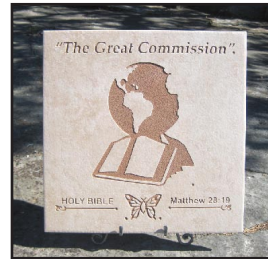

Max has combined his enduring art images and Bible scriptures to create beautiful Art Display Tiles (16" x 16" x 1/4"). They can be displayed on an easel or attached to a wall, floor, counter or backsplash, as an accent piece.

## 16" Art Display Tiles - \$100

"Divine Servant"®  
#30087

"Christian Butterfly"®  
#30044

"Fisher of Men"®  
#30109

"The Great Commission"®  
#30117

"The Coming King"®  
#30125

"Man On Fire"™  
#30079

"Woman On Fire"™  
#30060