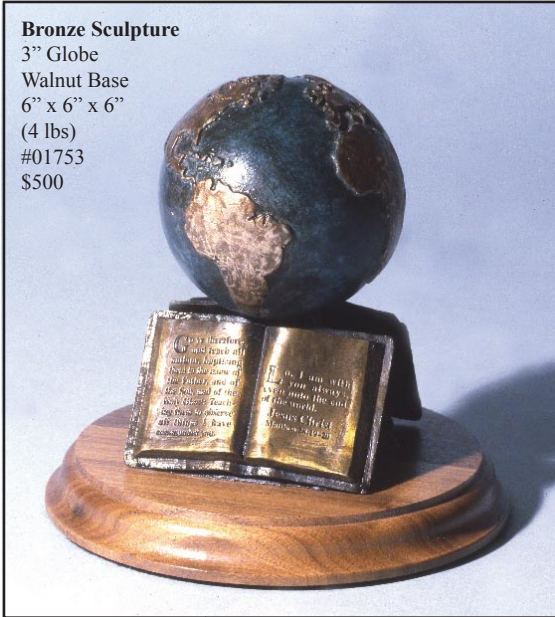

Bronze Sculptures

Bronze Sculpture

3" Globe
Walnut Base
6" x 6" x 6"
(4 lbs)
#01753
$500