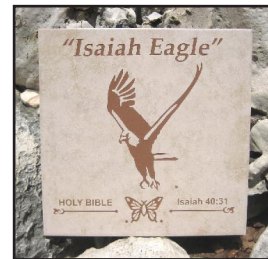

Max has combined his enduring art images and Bible scriptures to create beautiful Art Display Tiles (16" x 16" x 1/4"). They can be displayed on an easel or attached to a wall, floor, counter or backsplash, as an accent piece.

## 16" Art Display Tiles - \$100

"Divine Servant"®  
#30087

"Christian Butterfly"®  
#30044

"Fisher of Men"®  
#30109

"The Great Commission"®  
#30117

"The Coming King"®  
#30125

"Man On Fire"™  
#30079

"Woman On Fire"™  
#30060

"Lion of Judah"™  
#30052

"Isaiah Eagle"™  
#30141

"The Empty Cross"™  
#30133