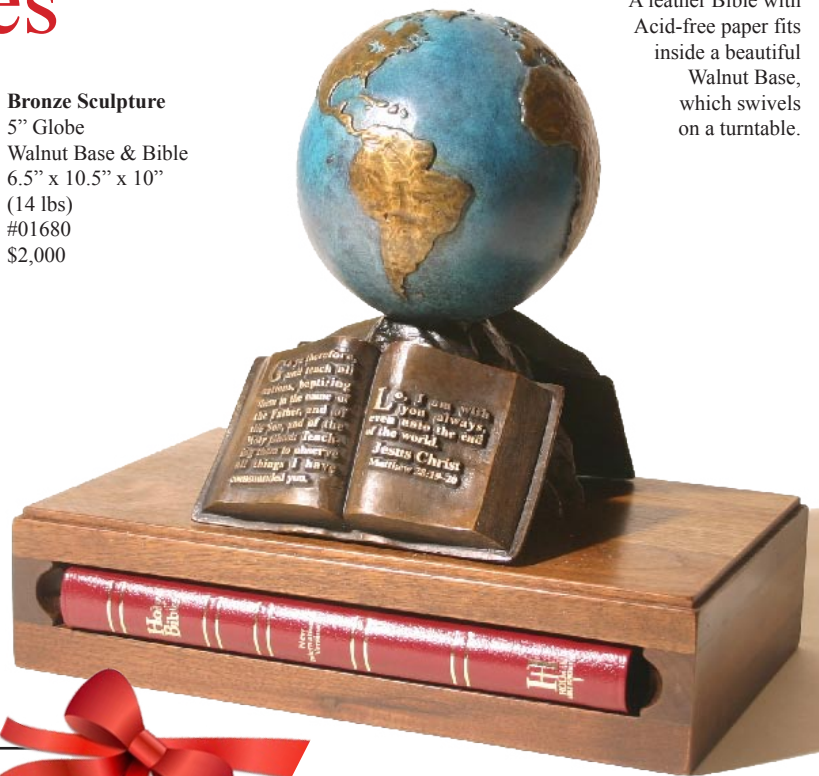

Bronze Sculpture
5" Globe
Walnut Base & Bible
6.5" x 10.5" x 10"
(14 lbs)
#01680
$2,000

A leather Bible with Acid-free paper fits inside a beautiful Walnut Base, which swivels on a turntable.

"The Great Commission"®

(above) composition was given to the artist in January of 1996. The sculpture symbolizes taking the Word of God to the world. Large Bronze sculptures are also available with 9", 12", 20" and 48" globes.