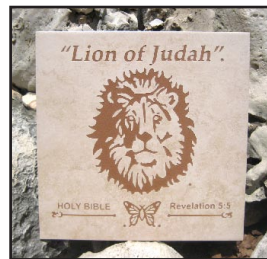

## 16" Art Display Tiles - \$100

"Divine Servant"®  
#30087

"Christian Butterfly"®  
#30044

"Fisher of Men"®  
#30109

"The Great Commission"®  
#30117

"The Coming King"®  
#30125

"Man On Fire"™  
#30079

"Woman On Fire"™  
#30060

"Lion of Judah"™  
#30052

"Isaiah Eagle"™  
#30141

"The Empty Cross"™  
#30133