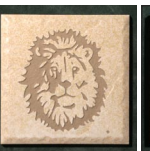

#29968

#29054