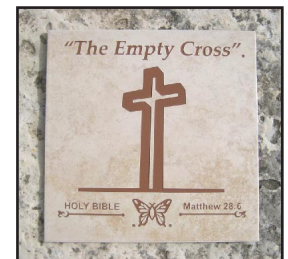

"The Empty Cross"™
#30133