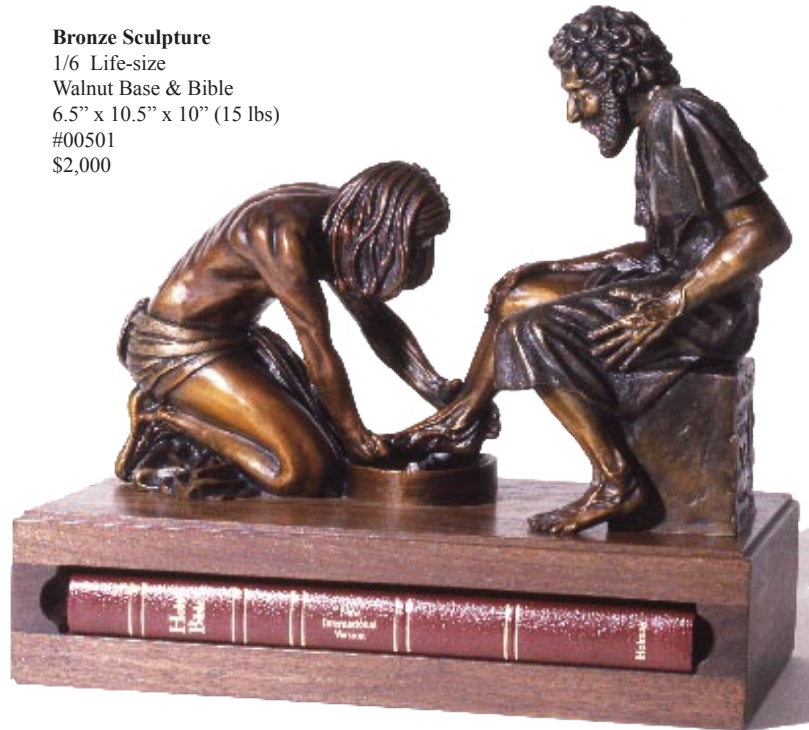

## Happy Birthday To The King!

**"Lion Of Judah"™ Sculpture**  
Bronze, Walnut & Marble  
1/6 Life-size  
10.5" x 21" x 23.5"  
(60 lbs)  
#06313  
\$4,000

**#06313** Life-size (105%) - Call for price.  
(Original foam sculpture before casting in Bronze.)

### **"Lion Of Judah"™ Bronze Sculptures**

In January of 2006 the Holy Spirit gave Max a vision for a very unique Ten Commandments monument. The artist envisioned a mature male lion on top of a base which featured the Ten Commandments, the names of God and key Bible scriptures. Greiner carved the 1/6 life-size lion out of clay. The 1/3, 1/2 and Life-size (105%) were originally carved out of foam. The #1 Bronze castings are still available in the larger sizes.

**Bronze Sculpture**  
1/12 Life-size  
5" x 7" x 5" (3.5 lbs)  
#00587  
\$600

**Bronze Sculpture**  
1/6 Life-size  
Walnut Base & Bible  
6.5" x 10.5" x 10" (15 lbs)  
#00501  
\$2,000

*"Fisher Of Men"*® was Greiner's second figurative sculpture featuring Jesus Christ. The composition depicts Jesus holding out a cast net as He calls Simon Peter and his brother Andrew to become fishers of men. God calls each of us to be fishers of men. This composition is also available in 1/3, 1/2 and Life-size (105%) Bronze.