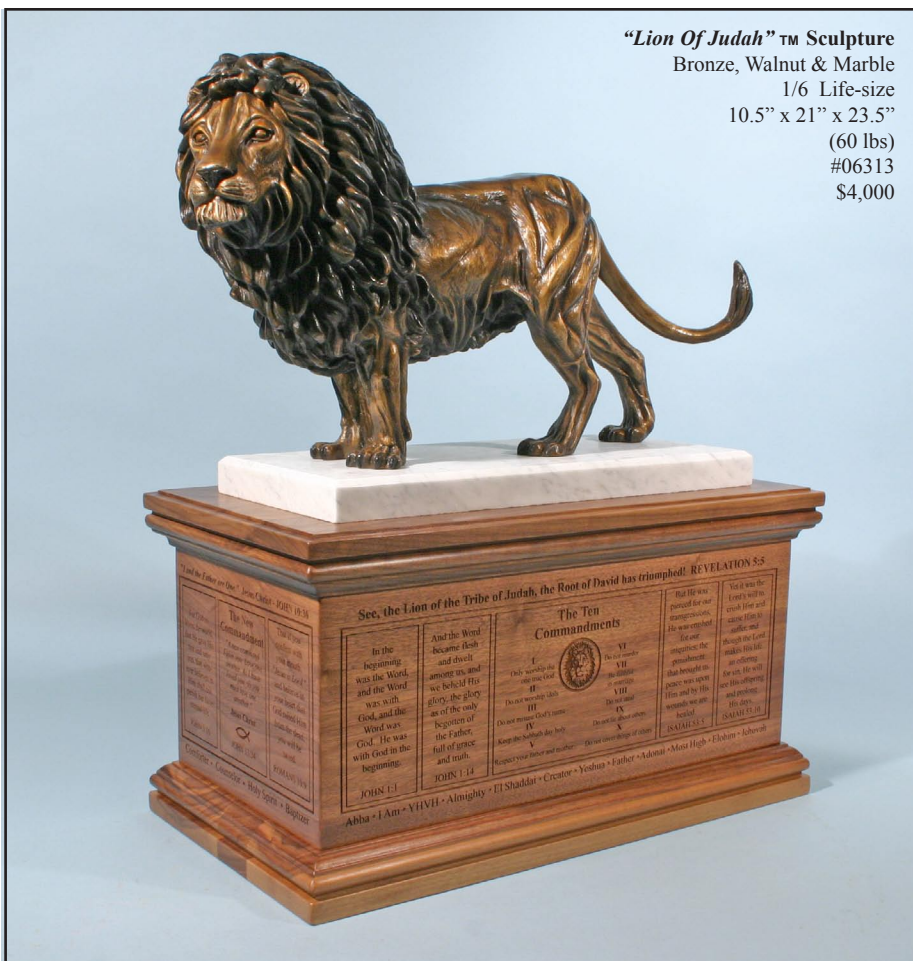

## Happy Birthday To The King!

**"Lion Of Judah"™ Sculpture**  
Bronze, Walnut & Marble  
1/6 Life-size  
10.5" x 21" x 23.5"  
(60 lbs)  
#06313  
\$4,000

**#06313** Life-size (105%) - Call for price.  
(Original foam sculpture before casting in Bronze.)