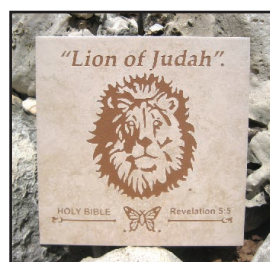

## 16" Art Display Tiles - \$100

"Divine Servant"®  
#30087

"Christian Butterfly"®  
#30044

"Fisher of Men"®  
#30109

"The Great Commission"®  
#30117

"The Coming King"®  
#30125

"Man On Fire"™  
#30079

"Woman On Fire"™  
#30060

"Lion of Judah"™  
#30052

"Isaiah Eagle"™  
#30141

"The Empty Cross"™  
#30133