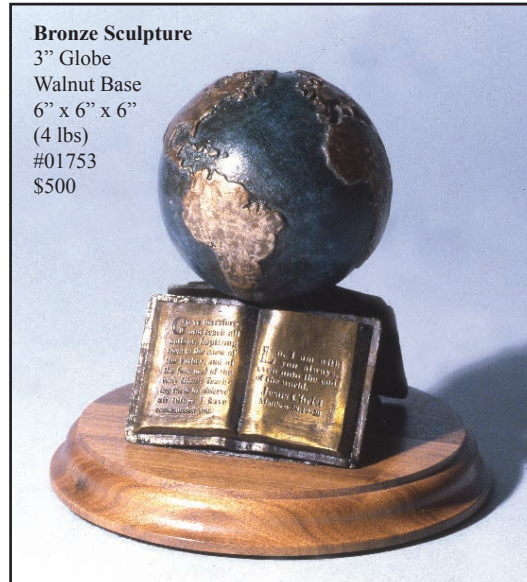

Bronze Sculpture
3" Globe
Walnut Base
6" x 6" x 6"
(4 lbs)
#01753
$500

"The Great Commission"® depicts the World, the Word and the Rock. Our Faith is based on the Bible and the Rock, Jesus Christ. This composition was given to Max by the Holy Spirit in January of 1996.

"Fisher Of Men"® was Greiner's second figurative sculpture featuring Jesus Christ. The composition depicts Jesus holding out a cast net as He calls Simon Peter and his brother Andrew to become fishers of men. God calls each of us to be fishers of men. This composition is also available in 1/3, 1/2 and Life-size (105%) Bronze.