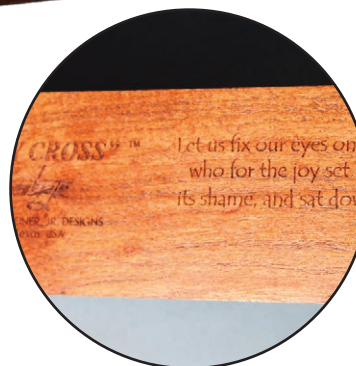

Hebrews 12:2 is laser engraved into each cross with the artist's signature and logo.