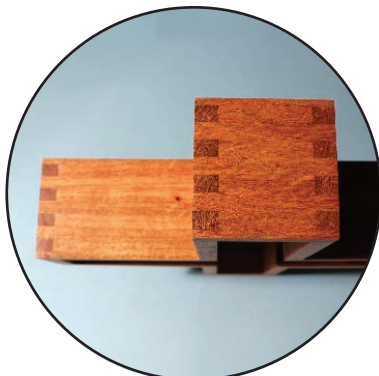

24" Wooden Crosses

Beautiful, 24" wooden sculptures of "The Empty Cross" are now available in Walnut and Mesquite. These crosses can be mounted to a wall or displayed as free-standing sculptures. Each cross is individually handmade by some of the best Christian Master Craftsmen in the Texas Hill Country! Each cross has the laser engraved "Christian Butterfly"® logo and signature of artist, Max Greiner, Jr. In addition, the Bible verse, Hebrews 12:2 is engraved into each cross.

Max Greiner, Jr. has a 1974 architectural design degree from Texas A&M University and can design large scale versions of "The Empty Cross" for any architectural application. For example, this cross can be made in 3', 7', 10' and 12' to be mounted to a wall, suspended in space with wires, or set up as a free-standing sculpture.

Light can pour out from the center of the cross to provide a powerful Resurrection effect.

Contact our office to discuss larger versions of "The Empty Cross" for your ministry, church, Sunday School class or office.

Exquisite craftsmanship is evident in the precise "Box Joint" connections of the hand-made crosses.

An engraved brass plate features two scriptures related to the symbolism of "The Empty Cross".

24" Cross Award
Engraved Brass Plate
9" x 12 1/2" x 12 3/4" (5 lbs)
#07360 Mesquite
#07433 Walnut (Shown)
$225

24" Wall Mount Cross
3" x 12 1/2" x 24" (3 lbs)
#07298 Mesquite (Shown)
#07220 Walnut
$185