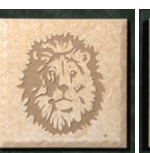

#29968

#29054