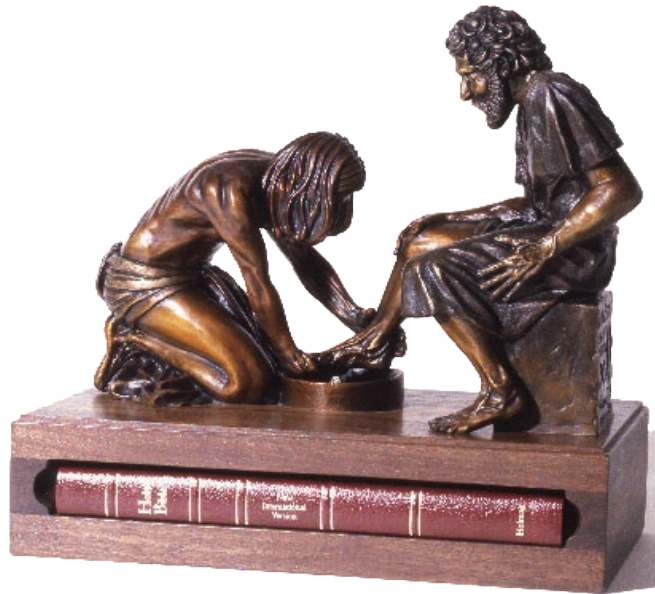

# Bronze Sculptures

**"Divine Servant"**®, based on John 13, was Max's first Christian composition. The Holy Spirit called the artist to create the sculpture in Bronze, but Greiner disobeyed, thinking his own ideas to solve multiple family and business problems were best. Max was wrong. It was not until he obeyed God in 1989 that his life began to turn around. As Max obeyed God, his destiny unfolded. Today, Greiner art is recognized around the world and is collected in all 50 states and at least 65 countries.

## "Lion Of Judah"™ Bronze Sculptures

In January of 2006 the Holy Spirit gave Max a vision for a very unique Ten Commandments monument. The artist envisioned a mature male lion on top of a base which featured the Ten Commandments, the names of God and key Bible scriptures. Greiner carved the 1/6 life-size lion out of clay. The 1/3, 1/2 and Life-size (105%) were originally carved out of foam. The #1 Bronze castings are still available in the larger sizes.