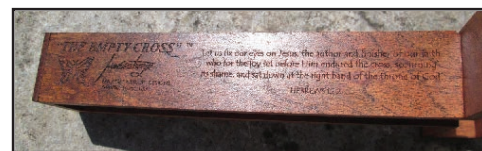

The leg of the wooden cross is laser engraved with Hebrews 12:2, the artist's signature and logo.