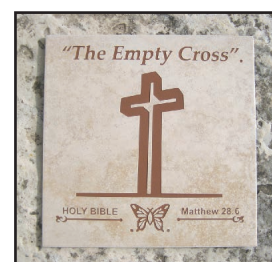

"The Empty Cross"™
#30133