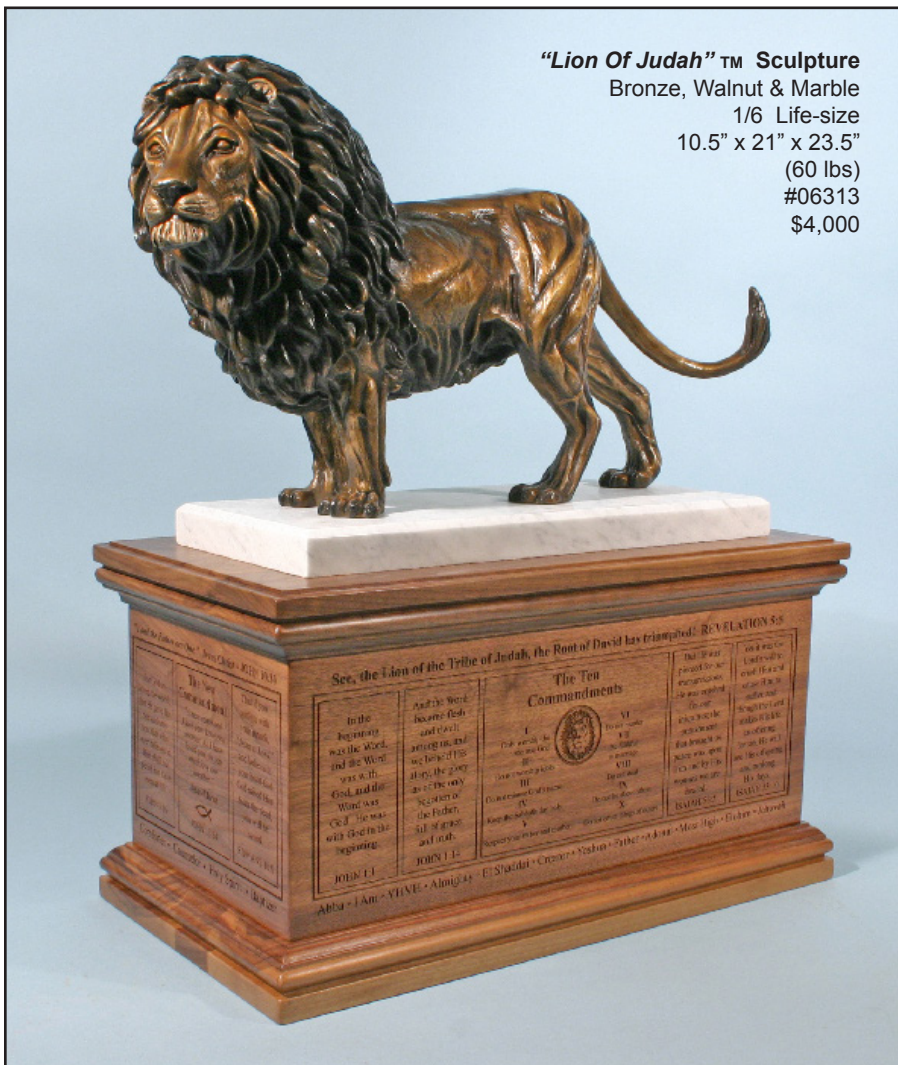

The artist envisioned a regal, mature male lion with a black mane, standing on a massive Ten Commandments base. In addition, the Greatest Commandments and New Commandment would also be inscribed, along with names of God the Father, the Son and the Holy Spirit. Key scriptures explaining Salvation and Jesus Christ would also be presented.