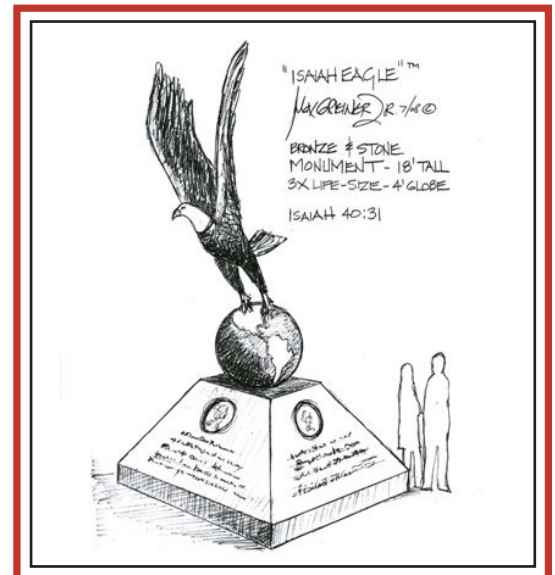

The "Isaiah Eagle" sculpture has been on the artist's drawing board since 1996. Greiner hopes to sculpt the unique composition life-size, and twice life-size, if buyers can be found.