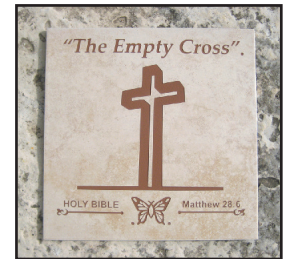

"The Empty Cross"™
#30133