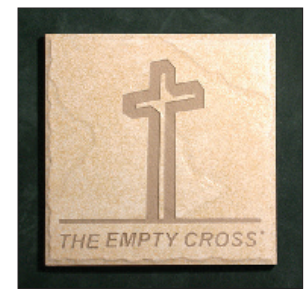

## 6" Etched Tiles - \$20 (Includes 100% cork backing for use as Trivets)

"Divine Servant"®  
#31059

"Christian Butterfly"®  
#31016

"Fisher of Men"®  
#31067

"The Great Commission"®  
#31083

"The Coming King"®  
#31091

"Man On Fire"™  
#31040

"Woman On Fire"™  
#31032

"Lion of Judah"™  
#31024

"Isaiah Eagle"™  
#31113

"The Empty Cross"™  
#31105