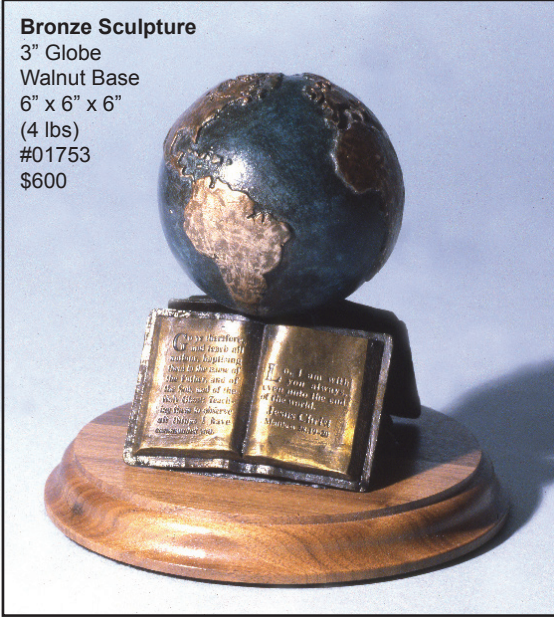

Bronze Sculptures

Bronze Sculpture

3" Globe
Walnut Base
6" x 6" x 6"
(4 lbs)
#01753
$600