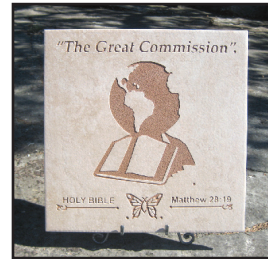

Max has combined his enduring art images and Bible scriptures to create beautiful Art Display Tiles (16" x 16" x 1/4"). They can be displayed on an easel or attached to a wall, floor, counter or backsplash, as an accent piece.

## 16" Art Display Tiles - \$100

"Divine Servant"®  
#30087

"Christian Butterfly"®  
#30044

"Fisher of Men"®  
#30109

"The Great Commission"®  
#30117

"The Coming King"®  
#30125

"Man On Fire"™  
#30079

"Woman On Fire"™  
#30060