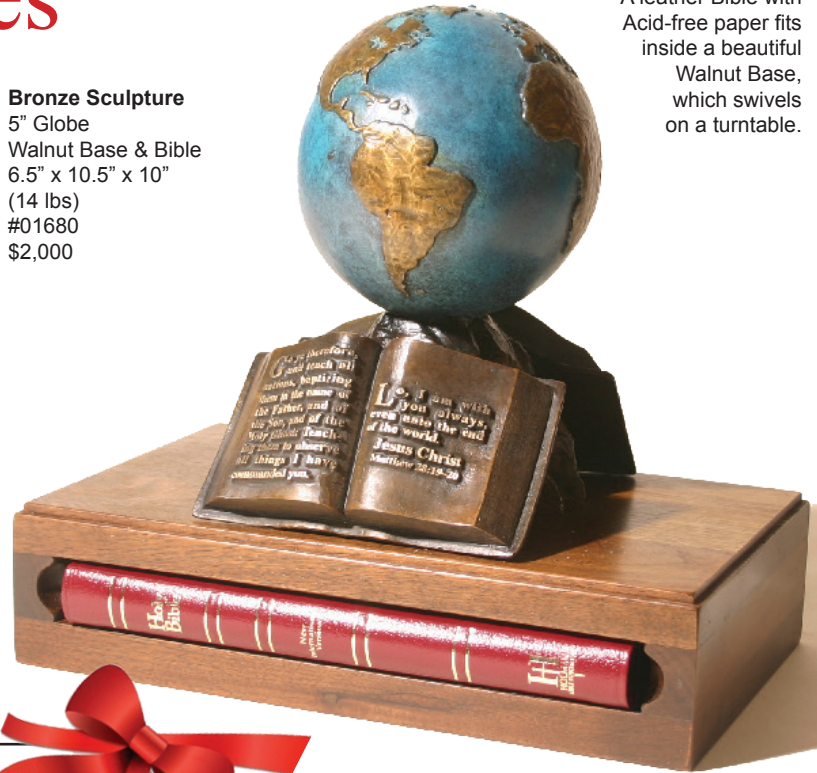

Bronze Sculpture
5" Globe
Walnut Base & Bible
6.5" x 10.5" x 10"
(14 lbs)
#01680
$2,000

A leather Bible with Acid-free paper fits inside a beautiful Walnut Base, which swivels on a turntable.

"The Great Commission"®

(above) composition was given to the artist in January of 1996. The sculpture symbolizes taking the Word of God to the world. Large Bronze sculptures are also available with 9", 12", 20" and 48" globes.