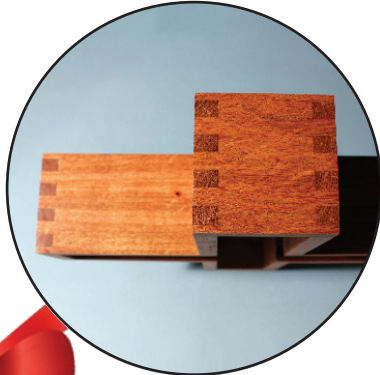

24" Wooden Crosses

Beautiful, 24" wooden sculptures of "The Empty Cross" are now available in Walnut and Mesquite. These crosses can be mounted to a wall or displayed as free-standing sculptures. Each cross is individually handmade by some of the best Christian Master Craftsmen in the Texas Hill Country! Each cross has the laser engraved "Christian Butterfly"® logo and signature of artist, Max Greiner, Jr. In addition, the Bible verse, Hebrews 12:2 is engraved into each cross.

Max Greiner, Jr. has a 1974 architectural design degree from Texas A&M University and can design large scale versions of "The Empty Cross" for any architectural application. For example, this cross can be made in 3', 7', 10' and 12' to be mounted to a wall, suspended in space with wires, or set up as a free-standing sculpture.

Light can pour out from the center of the cross to provide a powerful Resurrection effect.

Contact our office to discuss larger versions of "The Empty Cross" for your ministry, church, Sunday School class or office.

Exquisite craftsmanship is evident in the precise "Box Joint" connections of the hand-made crosses.

An engraved brass plate features two scriptures related to the symbolism of "The Empty Cross".