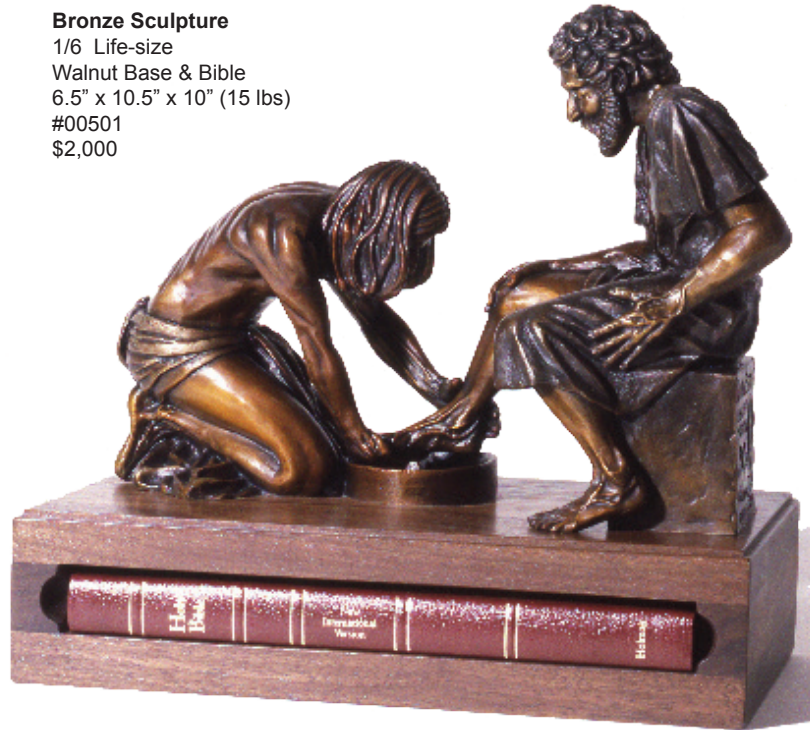

Bronze Sculptures

"Divine Servant"®, based on John 13, was Max's first Christian composition. The Holy Spirit called the artist to create the sculpture in Bronze, but Greiner disobeyed, thinking his own ideas to solve multiple family and business problems were best. Max was wrong. It was not until he obeyed God in 1989 that his life began to turn around. As Max obeyed God, his destiny unfolded. Today, Greiner art is recognized around the world and is collected in all 50 states and at least 65 countries.

Bronze Sculpture
1/6 Life-size
Walnut Base & Bible
6.5" x 10.5" x 10" (15 lbs)
#00501
$2,000