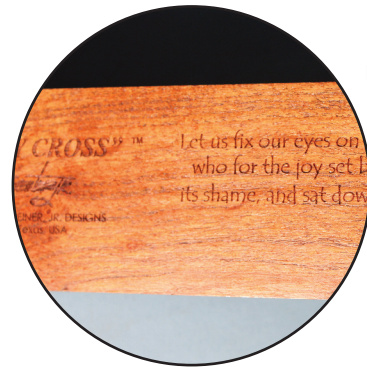

# 24" Wooden Crosses

Beautiful, 24" wooden sculptures of "The Empty Cross" are now available in Walnut and Mesquite. These crosses can be mounted to a wall or displayed as free-standing sculptures. Each cross is individually handmade by some of the best Christian Master Craftsmen in the Texas Hill Country! Each cross has the laser engraved "Christian Butterfly"® logo and signature of artist, Max Greiner, Jr. In addition, the Bible verse, Hebrews 12:2 is engraved into each cross.

Light can pour out from the center of the cross to provide a powerful Resurrection effect.

Contact our office to discuss larger versions of "The Empty Cross" for your ministry, church, Sunday School class or office.

Exquisite craftsmanship is evident in the precise "Box Joint" connections of the hand-made crosses.

An engraved brass plate features two scriptures related to the symbolism of "The Empty Cross".

Hebrews 12:2 is laser engraved into each cross with the artist's signature and logo.