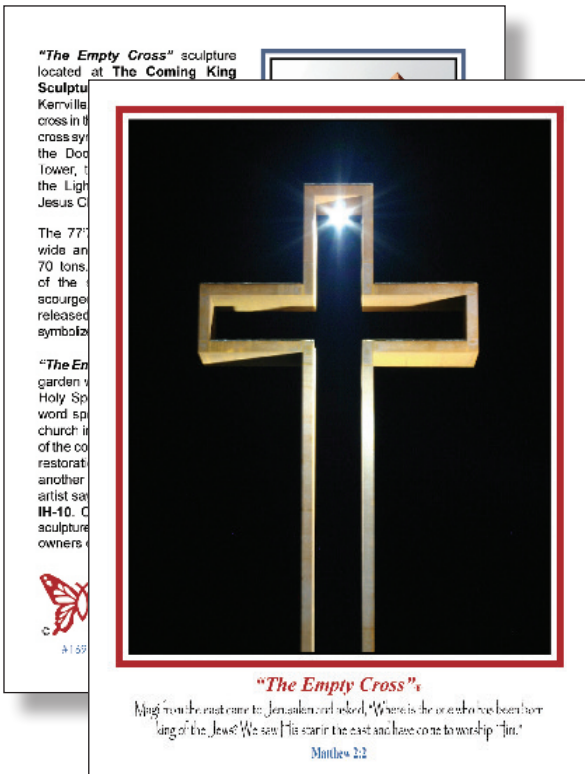

"Sword of the Spirit" Letter Opener
Gift Box included
#03640 Large (8.5") $18
#03780 Small (6") $8

Note Cards

Note Cards (Christmas)
24 Cards & Envelopes
6.25" x 9" (Open)
#16912 $18