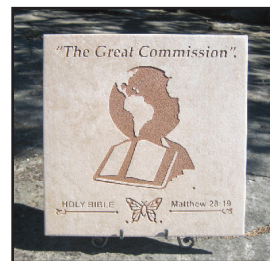

Max has combined his enduring art images and Bible scriptures to create beautiful Art Display Tiles (16" x 16" x 1/4"). They can be displayed on an easel or attached to a wall, floor, counter or backsplash, as an accent piece.

## 16" Art Display Tiles - \$100

"Divine Servant"®  
#30087

"Christian Butterfly"®  
#30044

"Fisher of Men"®  
#30109

"The Great Commission"®  
#30117

"The Coming King"®  
#30125

"Man On Fire"™  
#30079

"Woman On Fire"™  
#30060