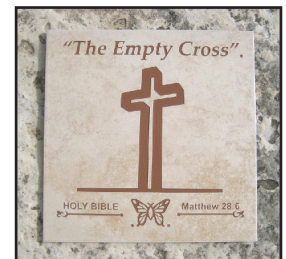

"The Empty Cross"™
#30133