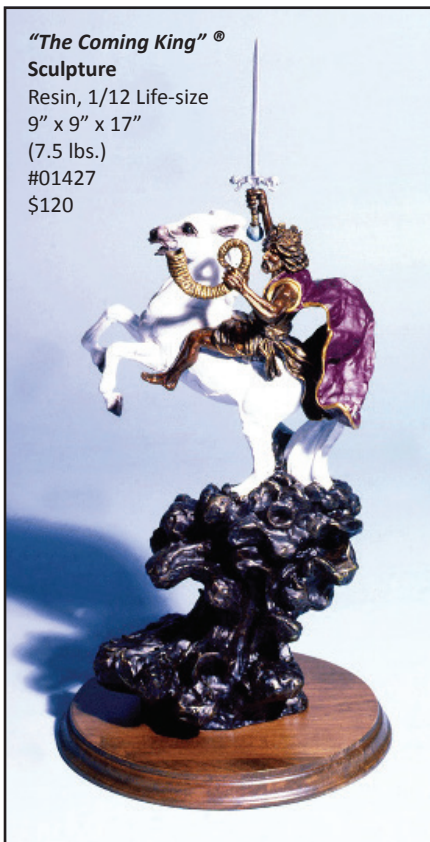

**"The Coming King"®
Sculpture**
Resin, 1/12 Life-size
9" x 9" x 17"
(7.5 lbs.)
#01427
$120

"The Coming King"® composition depicts Jesus Christ returning in glory on a white Stallion, based on Revelation 19:11. God gave Max the composition in June of 1998. 1/6, 1/3, 1/2 and Life-size (105%) Bronzes sculptures are available.