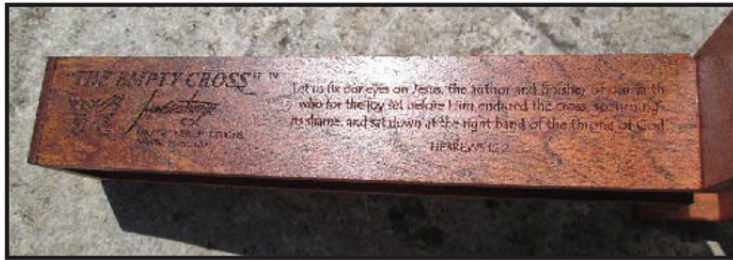

Wall Mount 12" Cross

"The Empty Cross" in wood makes a beautiful wall display and complements any collection of crosses! However, this cross is unique to all other crosses in that the 12" wooden cross is a perfect scale model of the 77'7" cross at THE COMING KING SCULPTURE PRAYER GARDEN, in Kerrville, TX. Even the native, red Mesquite wood is similar to the reddish brown patina of the Cor-ten steel sculpture. This color symbolically represents the shed blood of Christ.

These wooden crosses are also unique to any other wooden crosses in that they are based on a piece of monumental art, now recognized as a landmark on IH-10. The signature of the artist and his "Christian Butterfly"® logo are also laser engraved into the wood, along with the Bible verse, Hebrews 12:2. The hollow, open cross design points to the Resurrection of Jesus. Each cross is individually handmade in Texas by Christian, Master Craftsmen who love the LORD and pray over their work.

The lower leg of the wooden cross is laser engraved with Hebrews 12:2, the artist's signature and logo.