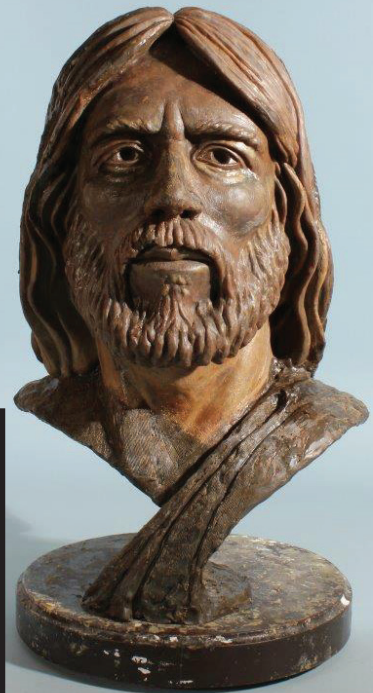

“Yeshua”

Jesus Christ, the Messiah

Sculpture by Max Greiner, Jr. © 2017

“The Spirit of the LORD is upon Me,
Because He has anointed Me
To preach the gospel to the poor;
He has sent Me to heal the
brokenhearted,
To proclaim liberty to the captives
And recovery of sight to the blind,
To set at liberty those who
are oppressed;
To proclaim the acceptable year
of the LORD.”

LUKE 4:18-19 & ISAIAH 61:1-3