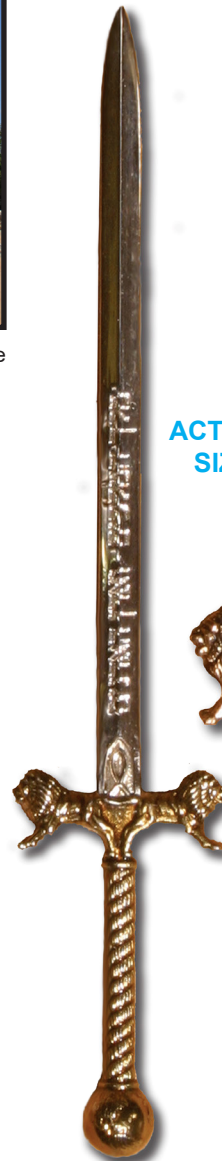

He will return as the Mighty Warrior, the Lion of Judah, the King of kings and the Lord of lords. Artist evangelist, Max Greiner, Jr. has created a magnificent life-size display Sword, based on his life-size bronze sculpture, “The Coming King”[®].

A life-size bronze sword comes with the 18' tall bronze! (105% life-size)

“Sword of the Spirit”
Letter Opener
Gift Box included
Small (6")
#03780
\$8

ACTUAL SIZE

“Sword of the Spirit”
Letter Opener
Gift Box included
Large (8.5")
#03640
\$18