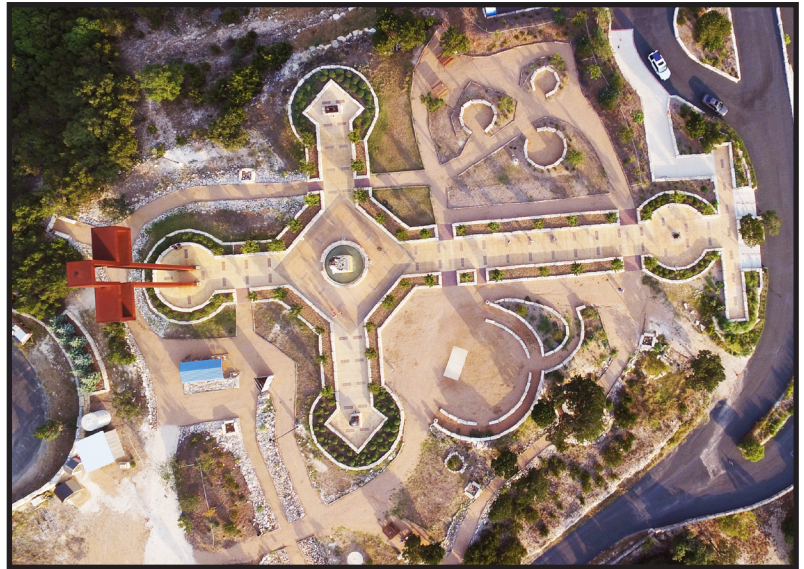

“The Coming King® Sculpture Prayer Garden”

Sherry and I would like to personally invite you to visit the 24.5 acre Sculpture Prayer Garden at the main entrance of Kerrville, TX, in the heart of the Texas Hill Country! This free, non-denominational Christian art garden features all of my monumental sculptures, which Sherry and I donated for the glory of God. This garden park is the only place on earth where all of my monumental sculptures can be viewed at one location.

However, the art is not the main reason you should visit the Garden Tabernacle. The primary reason is that God Almighty is manifesting His presence to thousands of people from across the world, at this art park! Yes, God is everywhere...but He is showing off on a 1,930' hill above IH-10 in Texas, at the same latitude as ISRAEL!

Sherry and I want to thank the thousands of donors from across America, who have made this non-profit garden possible. Our desire since 2002, was to build this garden to honor Jesus Christ. Now, over one hundred thousand people a year visit the garden park! Restrooms, the front entrance and the new “Lion Of Judah” Fortress are our next financial priorities. Thank you for making a tax deductible gift before the end of the year!

Aerial view of 300' long cross-shaped Sculpture Prayer Garden.

FREE ADMISSION

OPEN YEAR ROUND - 7 AM TO Midnight

The Coming King Foundation

520 Benson Dr.

P.O. Box 290555, Kerrville, TX 78029

(830)928-7774

www.thecomingkingfoundation.org