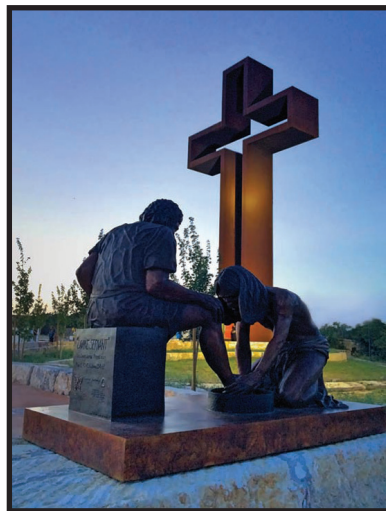

Aerial view of 300' long cross-shaped Sculpture Prayer Garden.

FREE ADMISSION

OPEN YEAR ROUND - 7 AM TO Midnight

The Coming King Foundation

520 Benson Dr.

P.O. Box 290555, Kerrville, TX 78029

(830)928-7774

www.thecomingkingfoundation.org