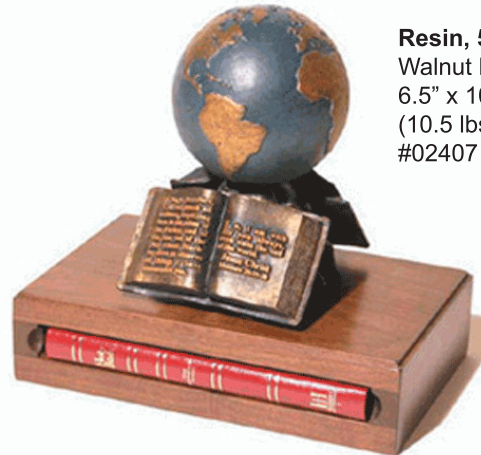

Resin, 5" Globe
Walnut Base & Bible
6.5" x 10.5" x 10"
(10.5 lbs)
#02407 $350