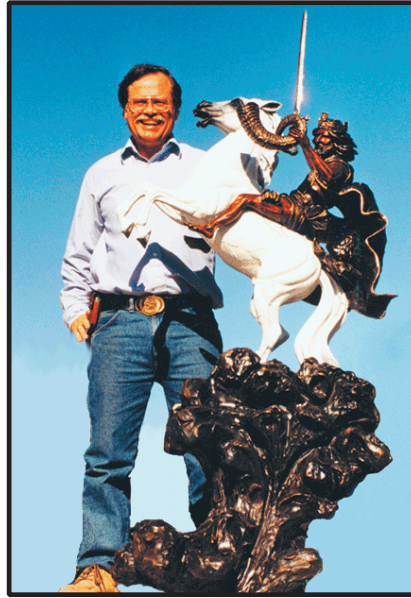

Sculpture, Bronze
1/3 Life - Size
2' x 2'4" x 6'3"
(400 lbs)
#02660 $20,000