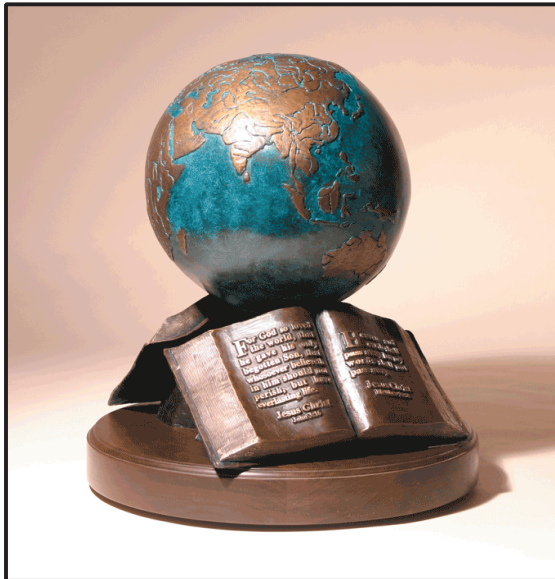

"The Great Commission"®

The World, the Word & the Rock
Matthew 28:19-20

Bronze, 9" Globe
"Realistic" (Light blue water) Patina shown
13" x 13" x 16" (36 lbs)
#01613 $4,000