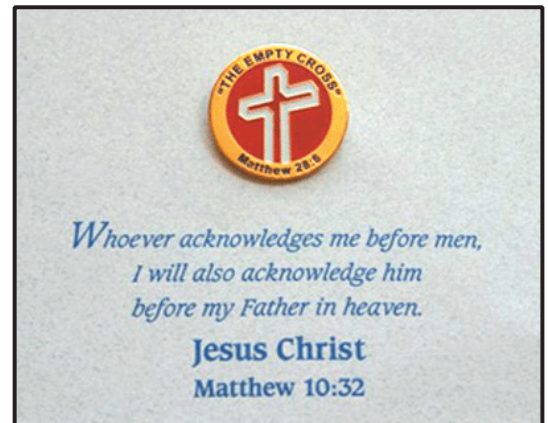

Small Medallion Keepsake Box
Pewter & Walnut
4.5" x 3.5" x 1.5" (1.5 lbs)
#06275 $64

Lapel Pin
24 K Gold Plated Brass
Gift Box & Presentation
Card Included
7/8" (1 oz)
#02881 $10