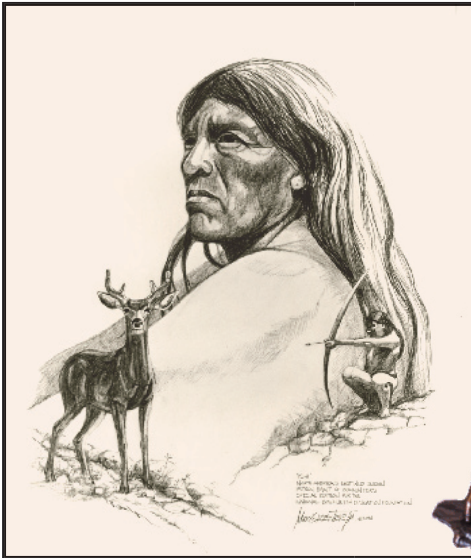

"Ishi"

North America's "Last Wild Indian"
& Patron Saint of Bowhunting

Drawing Print (Charcoal Pencil)
Signed & Numbered Edition: 950
16" x 20"
#23064 $30
Add Hand Watercoloring
#23005 $50