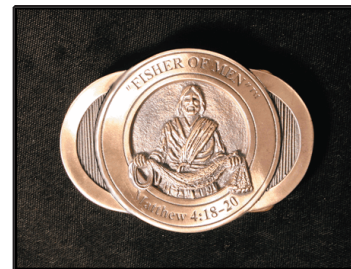

## ***"Fisher of Men"***<sup>®</sup>

Jesus calling Andrew & Simon Peter  
**Matthew 4:18:20**

**Medallion Award**  
 Pewter / Walnut  
 5" x 7" x 1"  
 (14 oz)  
 #01435 \$60

**Sculpture, Bronze**  
 1/2 Life-size  
 21" x 21" x 42"  
 (180 lbs)  
 #00145 \$16,000

**Medallion Belt Buckle**  
 Bronze  
 2.75" x 3.75" (5 oz)  
 #01605 \$50

**Bronze**  
 1/12 Life-size  
 6" x 6" x 7"  
 (3 lbs)  
 #00498 \$500