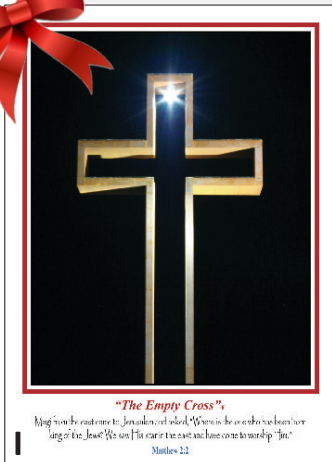

- A. #16424 "The Coming King"® Silhouette
- B. #16637 "The Coming King"® Face Straight
- C. #16270 "Fisher of Men"® Drawing
- D. #16483 "Fisher of Men"® Watercolor
- E. #16343 "Fisher of Men"® Sculpture
- F. #16203 "Fisher of Men"® Face Straight
- G. #16130 "Fisher of Men"® Face Right
- H. #16785 "The Empty Cross"™ Easter
- I. #16912 "The Empty Cross"™ Christmas
- J. #16777 "The Empty Cross"™ Blue Sky
- K. #16076 "The Great Commission"® Exterior
- L. #16009 "The Great Commission"® Interior
- M. #16564 "Sword of the Spirit"® Victorious
- N. #16297 "Lion of Judah"™ Face Left