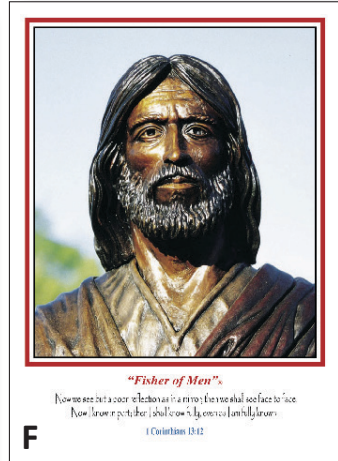

- A. #16424 "The Coming King"® Silhouette
- B. #16637 "The Coming King"® Face Straight
- C. #16270 "Fisher of Men"® Drawing
- D. #16483 "Fisher of Men"® Watercolor
- E. #16343 "Fisher of Men"® Sculpture
- F. #16203 "Fisher of Men"® Face Straight
- G. #16130 "Fisher of Men"® Face Right
- H. #16785 "The Empty Cross"™ Easter
- I. #16912 "The Empty Cross"™ Christmas
- J. #16777 "The Empty Cross"™ Blue Sky
- K. #16076 "The Great Commission"® Exterior
- L. #16009 "The Great Commission"® Interior
- M. #16564 "Sword of the Spirit"® Victorious
- N. #16297 "Lion of Judah"™ Face Left