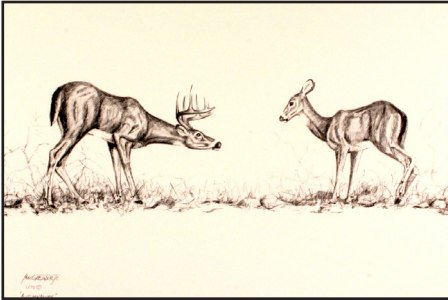

Wildlife Drawing Prints

"Autumn Fever"
Whitetail Deer
16" x 20", Charcoal
Signed & Numbered
Edition: 475
Print: #23102 \$30
Hand Watercoloring
#23005 Add \$50

"California Tule"
Tule Elk
15" x 19", Charcoal
Signed & Numbered
Edition: 475
Print: #23110 \$30
Hand Watercoloring
#23005 Add \$50