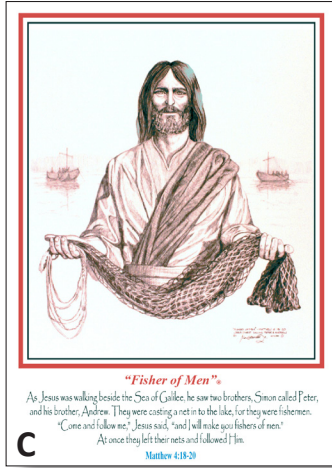

- A. #16424 "The Coming King"® Silhouette
- B. #16637 "The Coming King"® Face Straight
- C. #16270 "Fisher of Men"® Drawing
- D. #16483 "Fisher of Men"® Watercolor
- E. #16343 "Fisher of Men"® Sculpture
- F. #16203 "Fisher of Men"® Face Straight
- G. #16130 "Fisher of Men"® Face Right
- H. #16785 "The Empty Cross"™ Easter
- I. #16912 "The Empty Cross"™ Christmas
- J. #16777 "The Empty Cross"™ Blue Sky
- K. #16076 "The Great Commission"® Exterior
- L. #16009 "The Great Commission"® Interior
- M. #16564 "Sword of the Spirit"® Victorious
- N. #16297 "Lion of Judah"™ Face Left