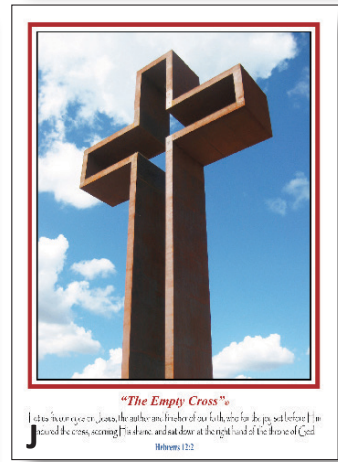

- A. #16424 "The Coming King"® Silhouette
- B. #16637 "The Coming King"® Face Straight
- C. #16270 "Fisher of Men"® Drawing
- D. #16483 "Fisher of Men"® Watercolor
- E. #16343 "Fisher of Men"® Sculpture
- F. #16203 "Fisher of Men"® Face Straight
- G. #16130 "Fisher of Men"® Face Right
- H. #16785 "The Empty Cross"™ Easter
- I. #16912 "The Empty Cross"™ Christmas
- J. #16777 "The Empty Cross"™ Blue Sky
- K. #16076 "The Great Commission"® Exterior
- L. #16009 "The Great Commission"® Interior
- M. #16564 "Sword of the Spirit"® Victorious
- N. #16297 "Lion of Judah"™ Face Left