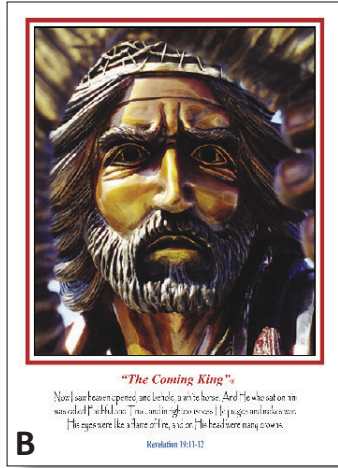

- A. #16424 "The Coming King"® Silhouette
- B. #16637 "The Coming King"® Face Straight
- C. #16270 "Fisher of Men"® Drawing
- D. #16483 "Fisher of Men"® Watercolor
- E. #16343 "Fisher of Men"® Sculpture
- F. #16203 "Fisher of Men"® Face Straight
- G. #16130 "Fisher of Men"® Face Right
- H. #16785 "The Empty Cross"™ Easter
- I. #16912 "The Empty Cross"™ Christmas
- J. #16777 "The Empty Cross"™ Blue Sky
- K. #16076 "The Great Commission"® Exterior
- L. #16009 "The Great Commission"® Interior
- M. #16564 "Sword of the Spirit"® Victorious
- N. #16297 "Lion of Judah"™ Face Left