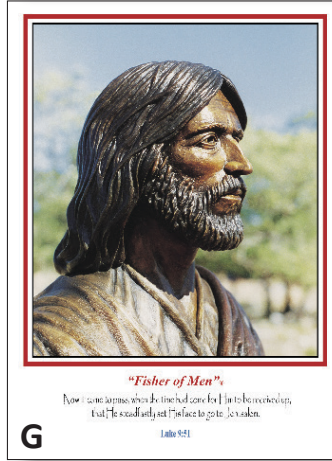

- A. #16424 "The Coming King"® Silhouette
- B. #16637 "The Coming King"® Face Straight
- C. #16270 "Fisher of Men"® Drawing
- D. #16483 "Fisher of Men"® Watercolor
- E. #16343 "Fisher of Men"® Sculpture
- F. #16203 "Fisher of Men"® Face Straight
- G. #16130 "Fisher of Men"® Face Right
- H. #16785 "The Empty Cross"™ Easter
- I. #16912 "The Empty Cross"™ Christmas
- J. #16777 "The Empty Cross"™ Blue Sky
- K. #16076 "The Great Commission"® Exterior
- L. #16009 "The Great Commission"® Interior
- M. #16564 "Sword of the Spirit"® Victorious
- N. #16297 "Lion of Judah"™ Face Left