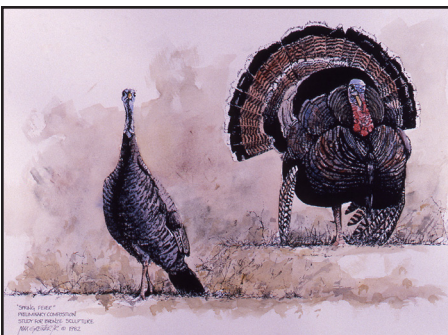

"Rocky Mountain Challenge Herd"
16" x 20", Charcoal
Signed & Numbered
Edition: 475
Print: #23196 $30
Hand Watercoloring
#23005 Add $50

"Spring Fever"
Rio Grande Wild Turkey
15" x 19", Pen & Ink
Signed & Numbered
Edition: 475
Print: #23153 $30
Hand Watercoloring
#23005 Add $50