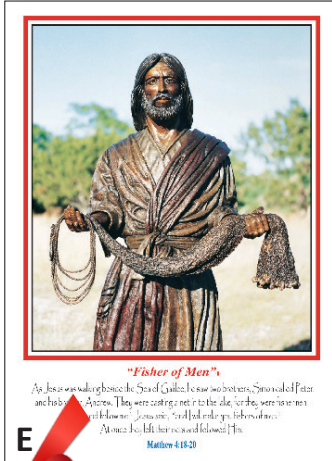

- A. #16424 "The Coming King"® Silhouette
- B. #16637 "The Coming King"® Face Straight
- C. #16270 "Fisher of Men"® Drawing
- D. #16483 "Fisher of Men"® Watercolor
- E. #16343 "Fisher of Men"® Sculpture
- F. #16203 "Fisher of Men"® Face Straight
- G. #16130 "Fisher of Men"® Face Right
- H. #16785 "The Empty Cross"™ Easter
- I. #16912 "The Empty Cross"™ Christmas
- J. #16777 "The Empty Cross"™ Blue Sky
- K. #16076 "The Great Commission"® Exterior
- L. #16009 "The Great Commission"® Interior
- M. #16564 "Sword of the Spirit"® Victorious
- N. #16297 "Lion of Judah"™ Face Left