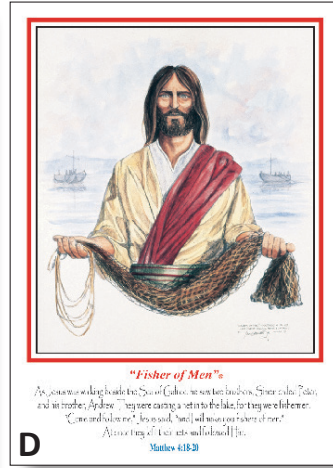

- A. #16424 "The Coming King"® Silhouette
- B. #16637 "The Coming King"® Face Straight
- C. #16270 "Fisher of Men"® Drawing
- D. #16483 "Fisher of Men"® Watercolor
- E. #16343 "Fisher of Men"® Sculpture
- F. #16203 "Fisher of Men"® Face Straight
- G. #16130 "Fisher of Men"® Face Right
- H. #16785 "The Empty Cross"™ Easter
- I. #16912 "The Empty Cross"™ Christmas
- J. #16777 "The Empty Cross"™ Blue Sky
- K. #16076 "The Great Commission"® Exterior
- L. #16009 "The Great Commission"® Interior
- M. #16564 "Sword of the Spirit"® Victorious
- N. #16297 "Lion of Judah"™ Face Left