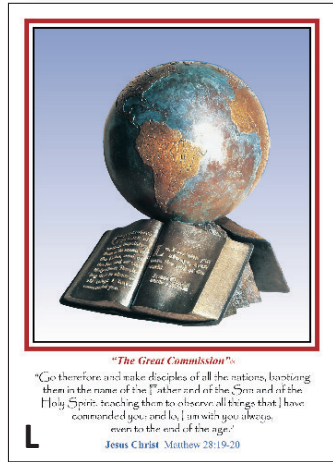

- A. #16424 "The Coming King"® Silhouette
- B. #16637 "The Coming King"® Face Straight
- C. #16270 "Fisher of Men"® Drawing
- D. #16483 "Fisher of Men"® Watercolor
- E. #16343 "Fisher of Men"® Sculpture
- F. #16203 "Fisher of Men"® Face Straight
- G. #16130 "Fisher of Men"® Face Right
- H. #16785 "The Empty Cross"™ Easter
- I. #16912 "The Empty Cross"™ Christmas
- J. #16777 "The Empty Cross"™ Blue Sky
- K. #16076 "The Great Commission"® Exterior
- L. #16009 "The Great Commission"® Interior
- M. #16564 "Sword of the Spirit"® Victorious
- N. #16297 "Lion of Judah"™ Face Left