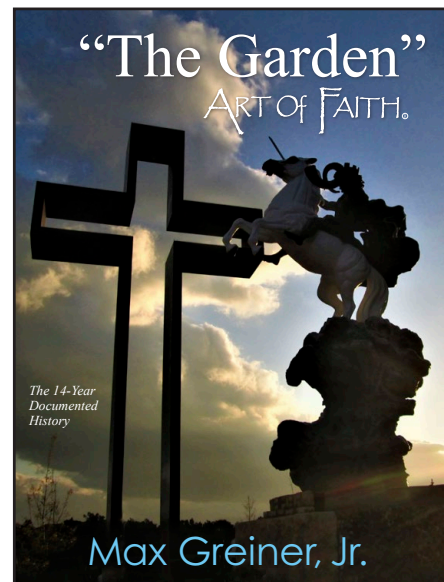

There are three versions of Max's new 490 page (8.5" x 11") 3 lb. book: B&W Soft Cover, Color Soft Cover and Color Hard Cover (Edition of 100).