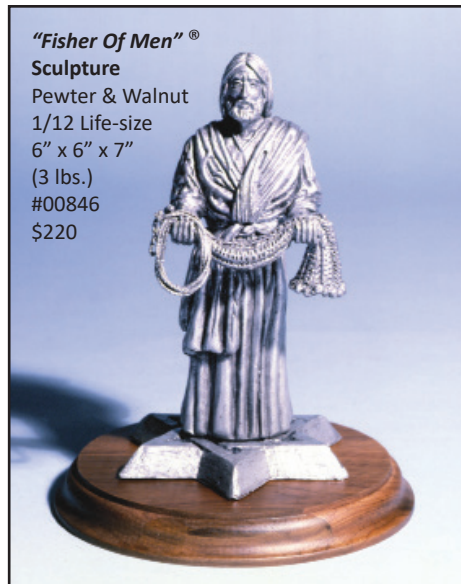

**"Divine Servant"®
Sculpture**
1/12 Life-size
Pewter & Walnut
5" x 7" x 5"
(2.5 lbs.)
#00595
$290

**"Fisher Of Men"®
Sculpture**
Pewter & Walnut
1/12 Life-size
6" x 6" x 7"
(3 lbs.)
#00846
$220