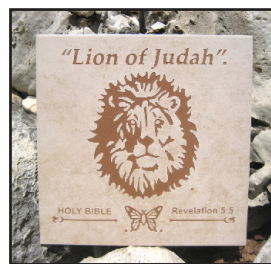

## 16" Art Display Tiles - \$150

"Divine Servant"®  
#30087

"Christian Butterfly"®  
#30044

"Fisher of Men"®  
#30109

"The Great Commission"®  
#30117

"The Coming King"®  
#30125

"Man On Fire"™  
#30079

"Woman On Fire"™  
#30060