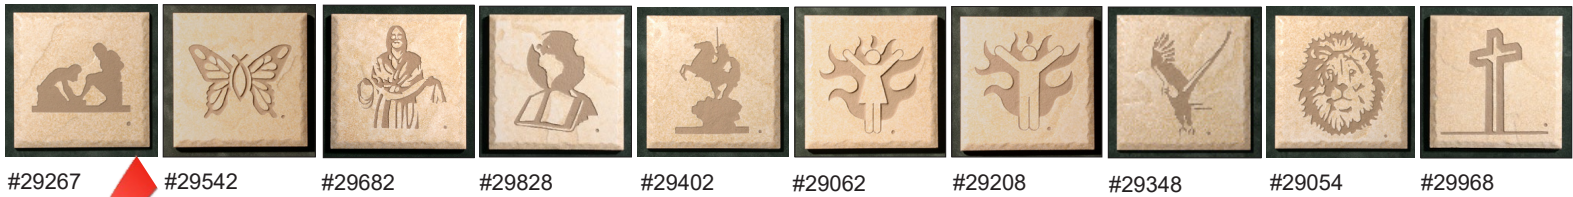

4" Etched Tiles - $14 (Includes 100% cork backing for use as Coasters)

Display Options

All Greiner Etched Tiles can be displayed on Iron Easels or attached to walls or counters. The 16" Etched Tiles can be glued to standard 2" thick concrete pavers with industrial adhesive to create a garden "Prayer Path".