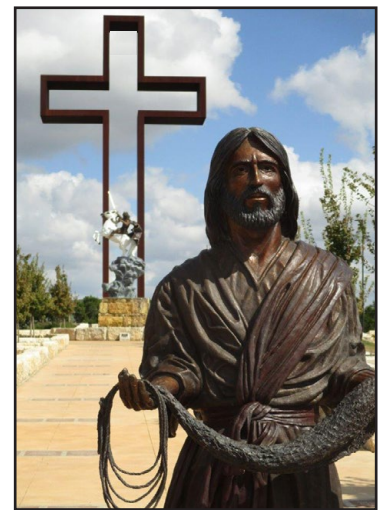

Aerial view of 300’ long cross-shaped Sculpture Prayer Garden was taken on 5/22/18. The Garden is the top tourist attraction in Kerrville, both in altitude and attendance.