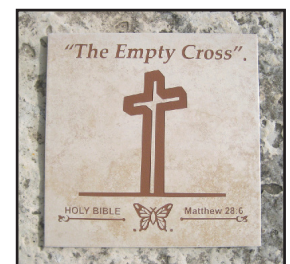

"The Empty Cross"™
#30133