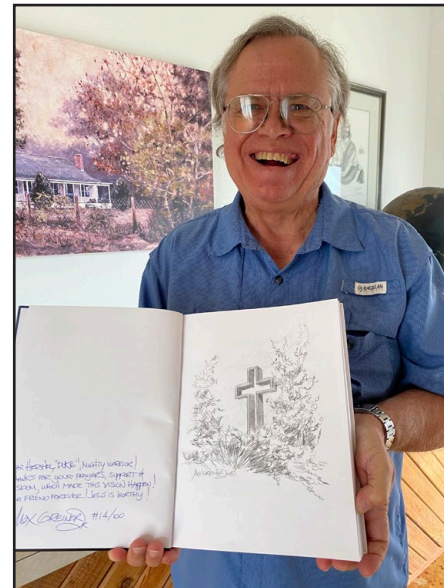

Years ago, we mailed printed art catalogs. The world has changed. However, good fine art is still treasured today, even in our high-tech society. Therefore, this is our digital art catalog, which only shows a fraction of my available artwork. In my life, I have endeavored to create beautiful and inspiring art, architecture, photography and writing. Currently, we sell my drawings, paintings, prints, sculptures, jewelry, fine art gifts and my first book. Prices start at $4.00 and go up!

I have used my training and God-given talents to provide for my family, have fun, bless others and lift up my LORD! In 1986, I promised God that I would always witness my faith with every art creation I sell. As a result, all these years later, I still include a personal testimony for Jesus with my all art creations. By the grace of God, the Holy Spirit has used my art and our testimony to touch millions of people around the world. Thank you for making this possible with your patronage and prayers! If you are looking for high quality, meaningful gifts, we appreciate your consideration of my work!

Max creates a personal pencil sketch for each of his 100 Signed & Numbered (Hardback/Color) Special Edition books.