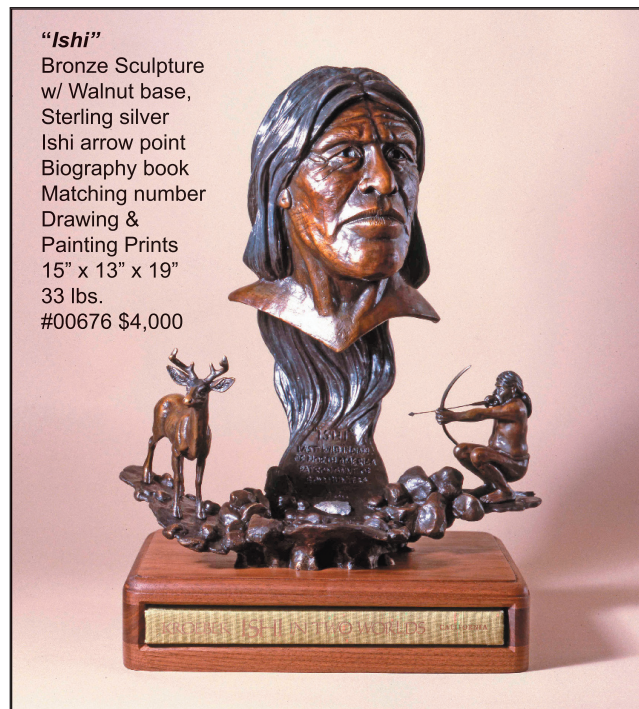

"Ishi"
Bronze Sculpture
w/ Walnut base,
Sterling silver
Ishi arrow point
Biography book
Matching number
Drawing &
Painting Prints
15" x 13" x 19"
33 lbs.
#00676 $4,000