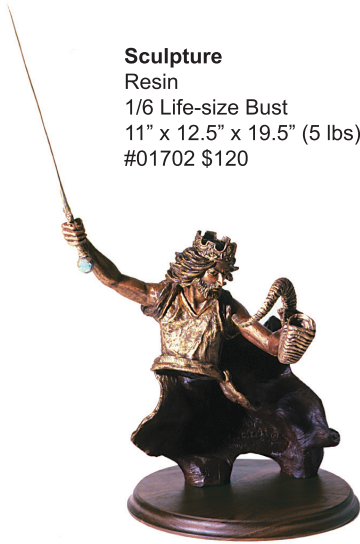

"Ishi"
 Bronze Sculpture
 w/ Walnut base,
 Sterling silver
 Ishi arrow point
 Biography book
 Matching number
 Drawing &
 Painting Prints
 15" x 13" x 19"
 33 lbs.
 #00676 \$4,000

**"Rocky Mountain
 Challenge / Lone Bull"**
 21" x 18" x 10", 32 lbs.
 Limited Edition: 50
 #00544 \$3,000

**"Rocky Mountain
 Challenge / Herd"**
 Bronze Sculpture
 58" x 21" x 21", 90 lbs.
 Limited Edition: 50
 #00552 \$8,000

"The Coming King"®

Jesus Christ Returning In Glory!
Revelation 19:11

Sculpture

Resin
1/6 Life-size Bust
11" x 12.5" x 19.5" (5 lbs)
#01702 \$120

Lapel Pin (7/8")
24K Gold Plated Brass
Gift Box Included
#02741 \$10

"Sword of the Spirit"

Carbon Steel
Life-size, Signed & Numbered
2.5" x 11.5" x 57" (10 lbs.)
#03713 \$600

"Sword of the Spirit"

Letter Opener