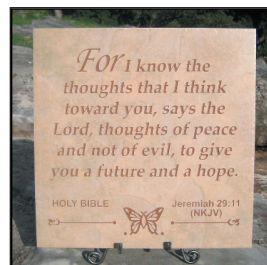

Jeremiah 29:11 Scripture Display Tile (16")
#30176 $70