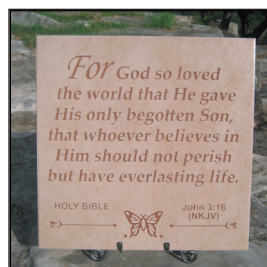

John 3:16 Scripture Display Tile (16")
#30036 $70