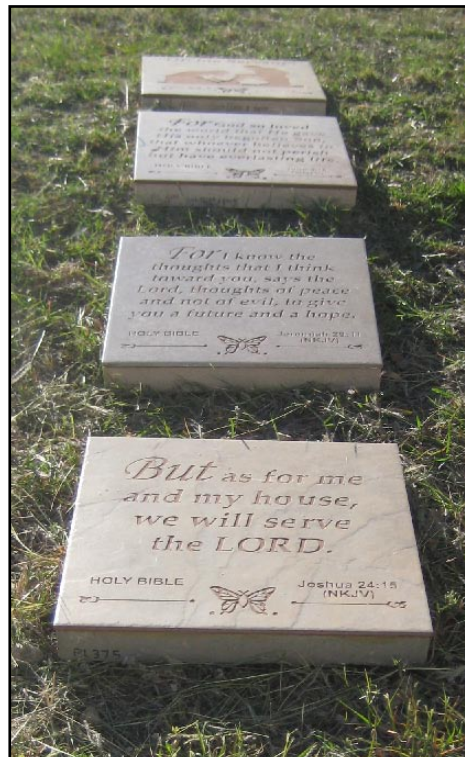

Memorials

12" and 16" tiles can be personalized as lasting memorials for loved ones or pets. Visit: www.greinermemorials.com