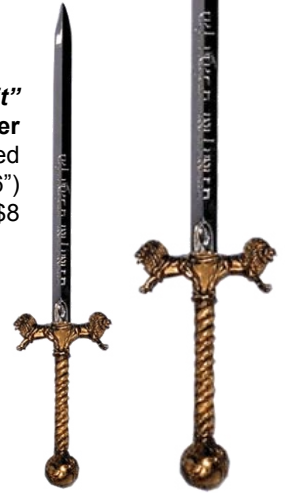

"Sword of the Spirit"

Carbon Steel
Life-size, Signed & Numbered
2.5" x 11.5" x 57" (10 lbs.)
#03713 \$500

"Sword of the Spirit"

Letter Opener
Gift Box Included
Large (8.5")
#03640 \$18

"Sword of the Spirit"

Letter Opener
Gift Box Included
Small (6")
#03780 \$8

Key Ring (3")

Brass Bronze Finished
Scripture On Back
Gift Box Included
#22319 \$14

Purchases

- Visa & MasterCard accepted
- Most orders shipped within 24 hours
- Large bronze sculptures and custom orders may require 6 months
- Shipping & handling are additional
- Delivery by UPS or truck freight
- Prices are subject to change
- Misprinted prices will not be honored
- All sales are final, no refunds
- No returns except for wrong product, defects or damage
- Please visit Greiner websites: