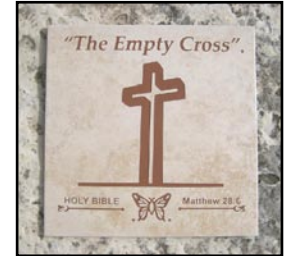

Max has combined his enduring art images and Bible scriptures to create beautiful **Art Display Tiles** (16" x 16" x 1/4"). They can be displayed on an easel or attached to a wall, floor, counter or backsplash, as accent pieces.

16" Art Display Tiles

"Divine Servant"®
#30087 \$100

"Christian Butterfly"®
#30044 \$100

"Fisher of Men"®
#30109 \$100

"The Great Commission"®
#30117 \$100

"The Coming King"®
#30125 \$100

"Man On Fire"™
#30079 \$100

"Woman On Fire"™
#30060 \$100

"Lion of Judah"™
#30052 \$100

"Isaiah Eagle"™
#30141 \$100

"The Empty Cross"™
#30133 \$100

16" Scripture Display Tiles

Bible scriptures have been sandblasted into beige, 16" ceramic tiles, fulfilling the words of Jesus: **"I tell you," He replied, "if they keep quiet, the stones will cry out."** (Lk 19:40)