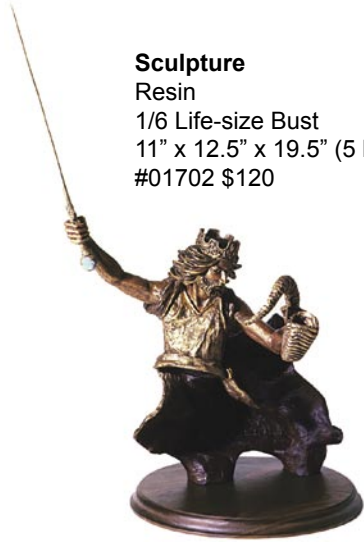

"The Coming King"®

Jesus Christ Returning In Glory!
Revelation 19:11

Sculpture

Resin
1/6 Life-size Bust
11" x 12.5" x 19.5" (5 lbs)
#01702 $120

Lapel Pin (7/8")

24K Gold
Plated Brass
Gift Box Included
#02741 $10