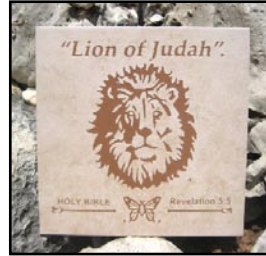

16" Art Display Tiles

"Divine Servant"®
#30087 \$100

"Christian Butterfly"®
#30044 \$100

"Fisher of Men"®
#30109 \$100

"The Great Commission"®
#30117 \$100

"The Coming King"®
#30125 \$100

"Man On Fire"™
#30079 \$100

"Woman On Fire"™
#30060 \$100

"Lion of Judah"™
#30052 \$100

"Isaiah Eagle"™
#30141 \$100

"The Empty Cross"™
#30133 \$100

16" Scripture Display Tiles

Bible scriptures have been sandblasted into beige, 16" ceramic tiles, fulfilling the words of Jesus: **"I tell you," He replied, "if they keep quiet, the stones will cry out."** (Lk 19:40)