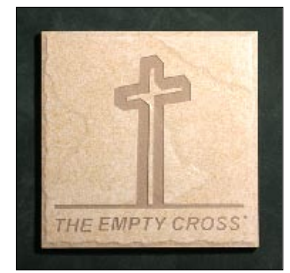

"Man On Fire"[™]
#31040 \$20

"Woman On Fire"[™]
#31032 \$20

"Lion of Judah"[™]
#31024 \$20

"Isaiah Eagle"[™]
#31113 \$20

"The Empty Cross"[™]
#31105 \$20

4" Coaster Tiles (Includes 100% cork backing.)

#29267 \$10