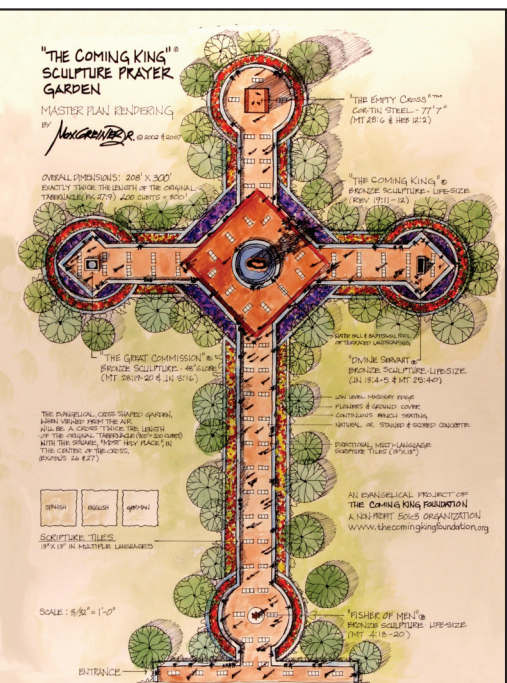

• A place in the USA, at the same latitude as Israel that looks like the Holy Land, with more than 3,500 massive 1.25 ton, limestone blocks!

• A flower lined, 300’ cross-shaped Garden, where the Gospel of Jesus Christ is presented in three languages, on 13” Scripture Tiles every 12’, where people can literally pray to know Christ, at the “foot of the cross.”

• A breath-taking 77’7” Cor-tin Steel, open cross sculpture, called “*The Empty Cross*”™, which has a 40’ cross arm and a dramatic 7’ wide center space, that extends upward seven stories!

• This free, non-profit, non-denominational Garden is being built now on faith, without debt, through the generous donations of Christians from across America, so that others might know the love of Jesus Christ.

• The Kerrville Garden will be open to the public when enough tax-deductible donations are received to complete this ambitious, Christ-honoring project. We need your help!

Now it shall come to pass in the latter days that the mountain of the Lord’s house shall be established on the top of the mountains, and shall be exalted above the hills; and nations shall flow to it. Many people shall come and say, “Come, and let us go up to the mountain of the Lord, to the house of the God of Jacob; He will teach us His ways, and we shall walk His paths.”

ISAIAH 2: 2-3

www.thecomingkingfoundation.org

Coming Soon
To A Mountain
Near You!

The Coming King Foundation
P.O. Box 290555
Kerrville, TX 78029-0555
(830) 367-7706
office@thecomingkingfoundation.org