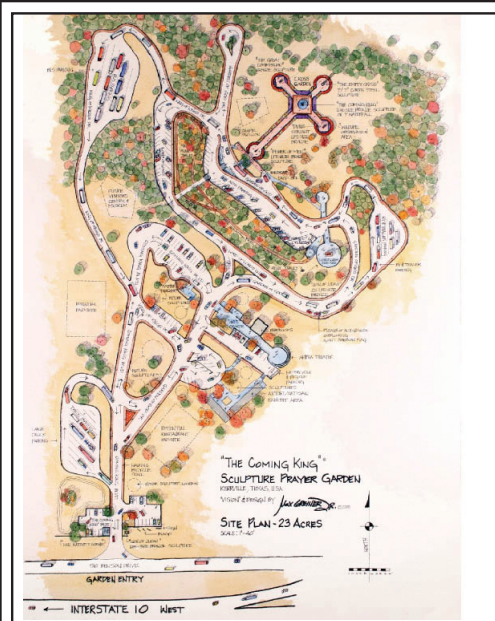

• A place in the USA, at the same latitude as Israel that looks like the Holy Land, with more than 3,500 massive 1.25 ton, limestone blocks!

• A flower lined, 300’ cross-shaped Garden, where the Gospel of Jesus Christ is presented in three languages, on 13” Scripture Tiles every 12’, where people can literally pray to know Christ, at the “foot of the cross.”

• A breath-taking 77’7” Cor-tin Steel, open cross sculpture, called “*The Empty Cross*”™, which has a 40’ cross arm and a dramatic 7’ wide center space, that extends upward seven stories!

• This free, non-profit, non-denominational Garden is being built now on faith, without debt, through the generous donations of Christians from across America, so that others might know the love of Jesus Christ.

• The Kerrville Garden will be open to the public when enough tax-deductible donations are received to complete this ambitious, Christ-honoring project. We need your help!

Now it shall come to pass in the latter days that the mountain of the Lord’s house shall be established on the top of the mountains, and shall be exalted above the hills; and nations shall flow to it. Many people shall come and say, “Come, and let us go up to the mountain of the Lord, to the house of the God of Jacob; He will teach us His ways, and we shall walk His paths.”

ISAIAH 2: 2-3

www.thecomingkingfoundation.org

Coming Soon
To A Mountain
Near You!

The Coming King Foundation
P.O. Box 290555
Kerrville, TX 78029-0555
(830) 367-7706
office@thecomingkingfoundation.org